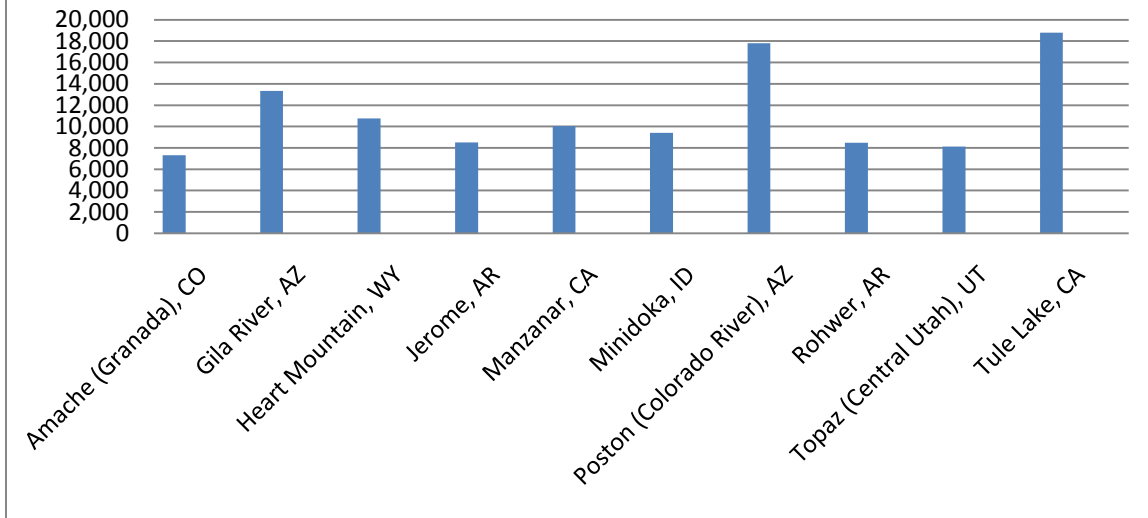

Peak Population of Relocation Centers during WWII

Information for graph from <http://home.comcast.net/~chtongyu/internment/camps.html>

(Graph created by K. Fritts)